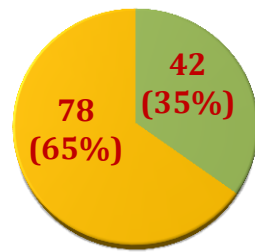

LABORATORY DATA

RT-PCR LABORATORIES IN KARNATAKA

- GOVERNMENT LABS
- PRIVATE LABS

Test done details				
S.No	Date	Rapid Antigen Detection Test	RT PCR & Other methods	Total Test
1	Today	27871	66668	94539
Cumulative Total (till today)		2771721	5413955	8185676