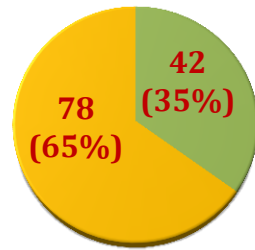

LABORATORY DATA

RT-PCR LABORATORIES IN KARNATAKA

- GOVERNMENT LABS
- PRIVATE LABS

Test done details				
S.No	Date	Rapid Antigen Detection Test	RT PCR & Other methods	Total Test
1	Today	30914	78594	109508
Cumulative Total (till today)		2953724	5978975	8932699